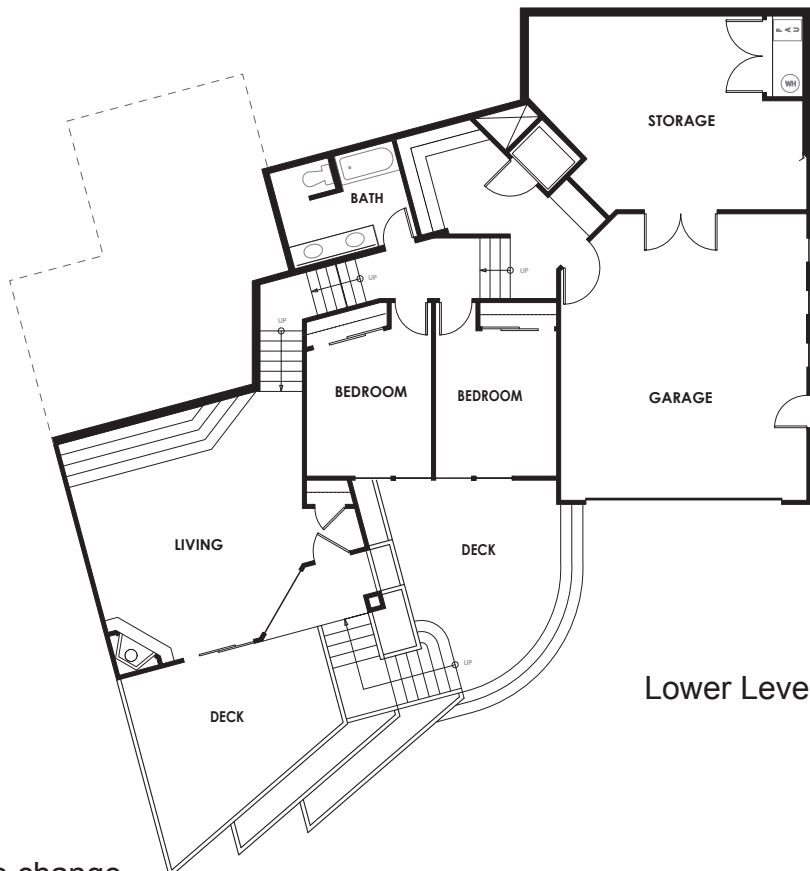

The Villas

At Rancho Pacifica

LOT 34

Square Footage

Home:	2859
Storage:	322
Garage:	499
Deck:	468
Lot:	6626

Upper Level

Each Home Features:
 Anderson Windows
 Kohler Plumbing Fixtures
 SubZero Refrigerator
 High-End Appliances
 Air Conditioning Pre-wire
 Granite, Tile and more....

Lower Level

* Plans and specifications subject to change.