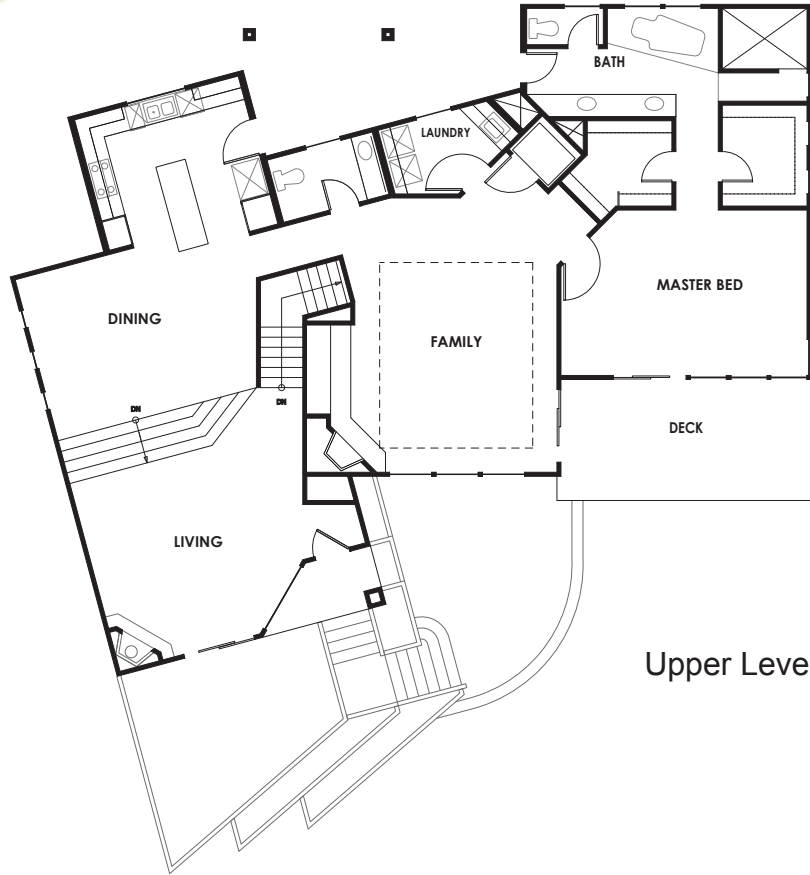

The Villas

At Rancho Pacifica

LOT 34

Square Footage

Home:	2859
Storage:	322
Garage:	499
Deck:	468
Lot:	6626

Upper Level

Each Home Features:
 Anderson Windows
 Kohler Plumbing Fixtures
 SubZero Refrigerator
 High-End Appliances
 Air Conditioning Pre-wire
 Granite, Tile and more....

Lower Level

* Plans and specifications subject to change.