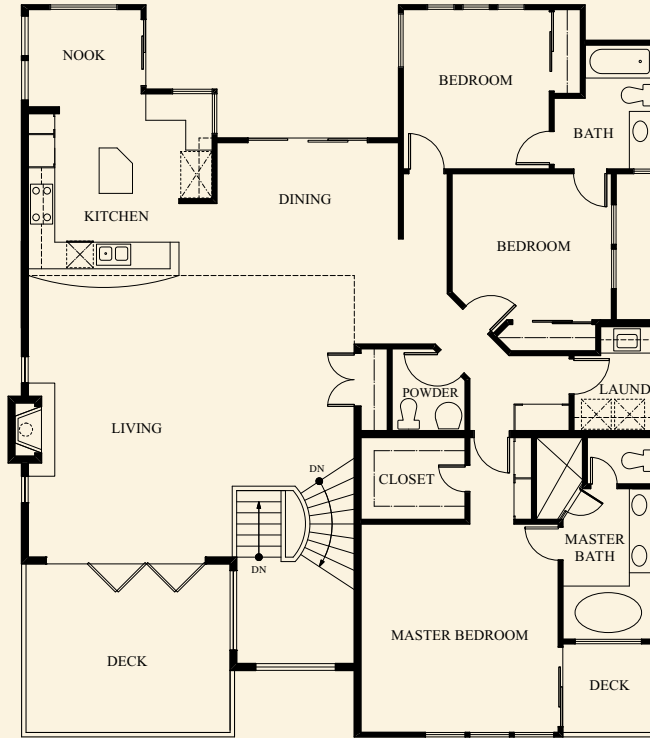

Square Footage

Home: 3,200

Garage: 1085

Deck: 255

The Monterey

Upper

Lower