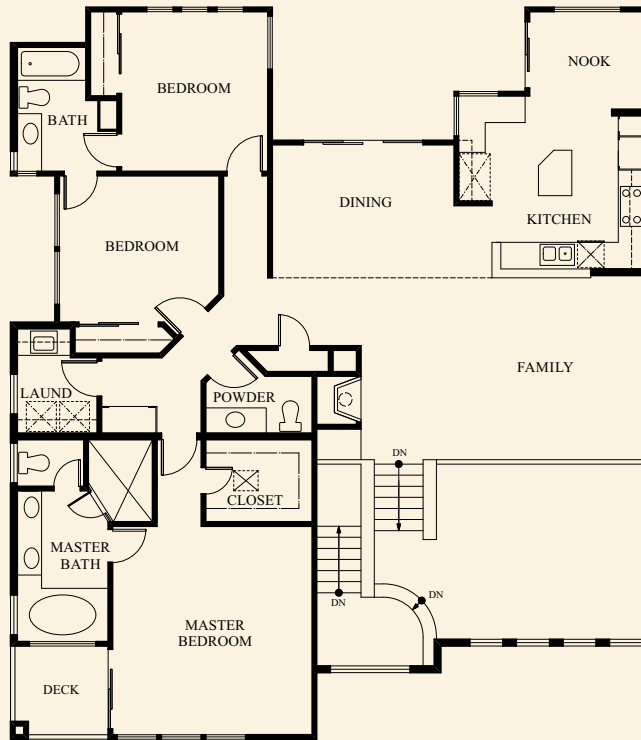

Square Footage

Home: 2,200

Garage: 400

Deck: 130

The Del Mar

Upper Level

Lower Level