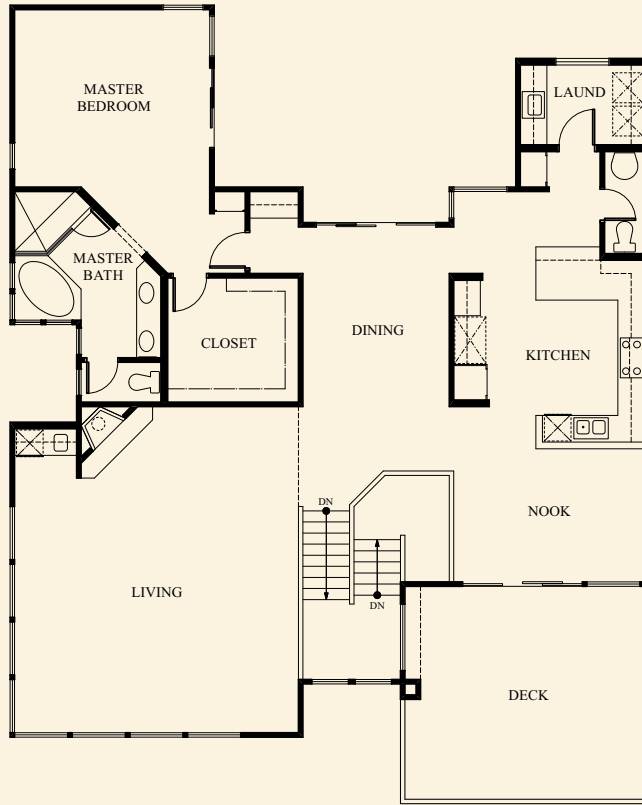

Square Footage
 Home: 2,500
 Garage: 505
 Deck: 300
 Storage: 165
 Optional Storage/
 Media Room: 535

The Carmel

Upper

Lower