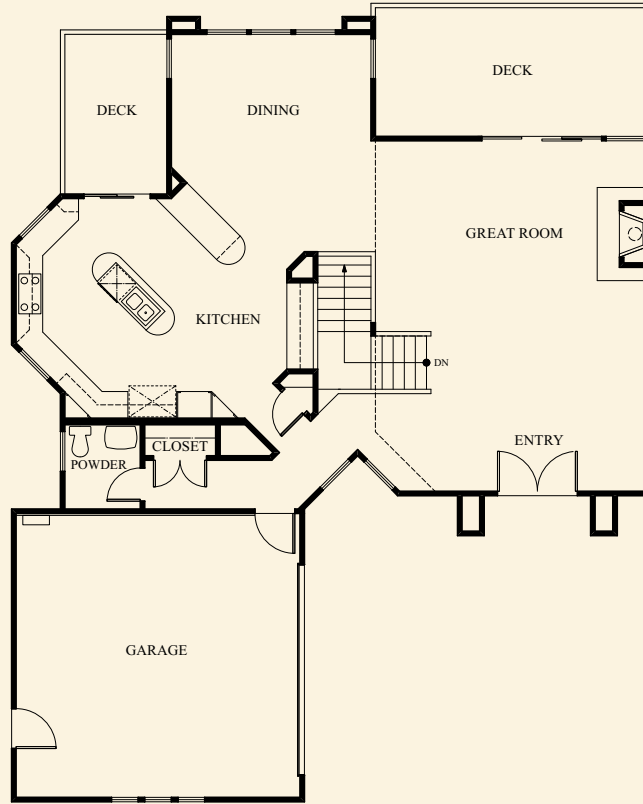

**Square Footage**

Home: 2,750

Garage: 400

Deck: 305

# The Balboa

Upper

Lower