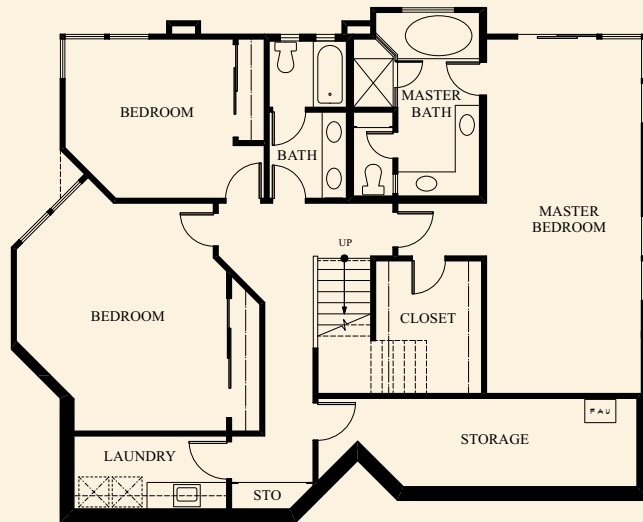

**Square Footage**

Home: 2,750

Garage: 400

Deck: 305

# The Balboa

Upper

Lower