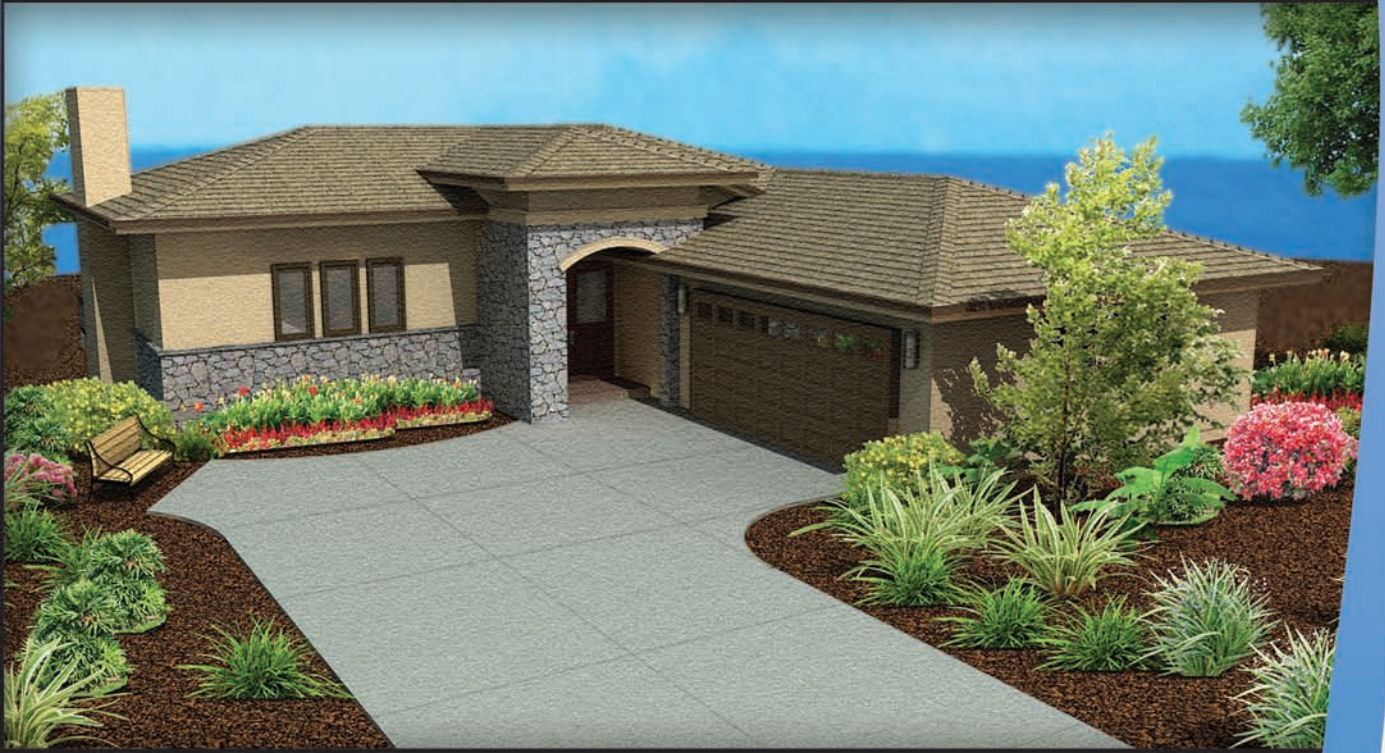

The Avalon

Dual master suites and single-level living are the focus of this beautifully appointed home.

From the front door, guests are greeted by spectacular ocean views. This home features high ceilings, an open living area and a dramatic kitchen with ocean-facing windows. The upstairs master provides single-level living, while the downstairs master is a luxurious retreat. Share this home with family and friends or make it your private castle.

The Villas
At Rancho Pacifica